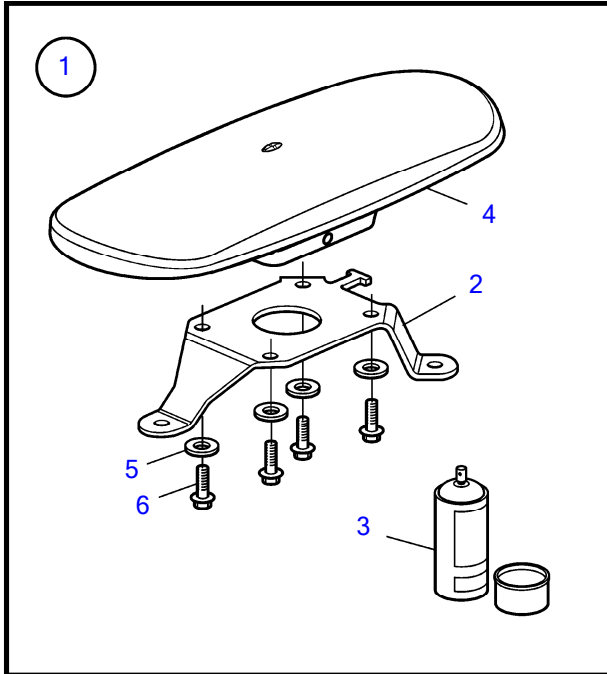

D8A1-A MP, D8A2-A MP, D8A3-A MP, D8A4-A MP

7

8

9

WARNING
When DPS is in Use Boat is Underway

Maintain proper LOOKOUT

STAY OUT of water - spinning propellers.

HOLD ON to prevent falls - boat can move suddenly

REF	PART NO.	QTY	DESCRIPTION	SEE SEC.	NOTES
1	22721733	1	Antenna		
			• Bulletin P-97-9-109	P-97-9-109-EN	RETROFIT OF DYNAMIC POSITIONING SYSTEM
1		1	• Antenna		
2	22688297	1	• • Antenna base		
3	9510227	X	• • Anti-rust agent		
4	(22658168)	1	• • Sensor		Obsolete part
5	941670	8	• • Washer		
6	994138	5	• • Hex. socket screw		
7		1	• Publication set		
8	21318999	1	• • Decal		
9	21325536	1	• • Label		
10	21231837	1	• • Converter		
11		1	• Small parts kit		
12	874961	1	• • Wedge		
13	874960	1	• • Housing		
14	8397660	2	• • Cable seal		
15	941670	3	• • Washer		
16	946330	3	• • Hexagon nut		
17	993419	3	• • Washer		
18	961314	3	• • Cross recessed screw		
19	994153	3	• • Hex. socket screw		
20	21303890	1	• • Cable grommet		
21	948211	2	• • Cable tie		